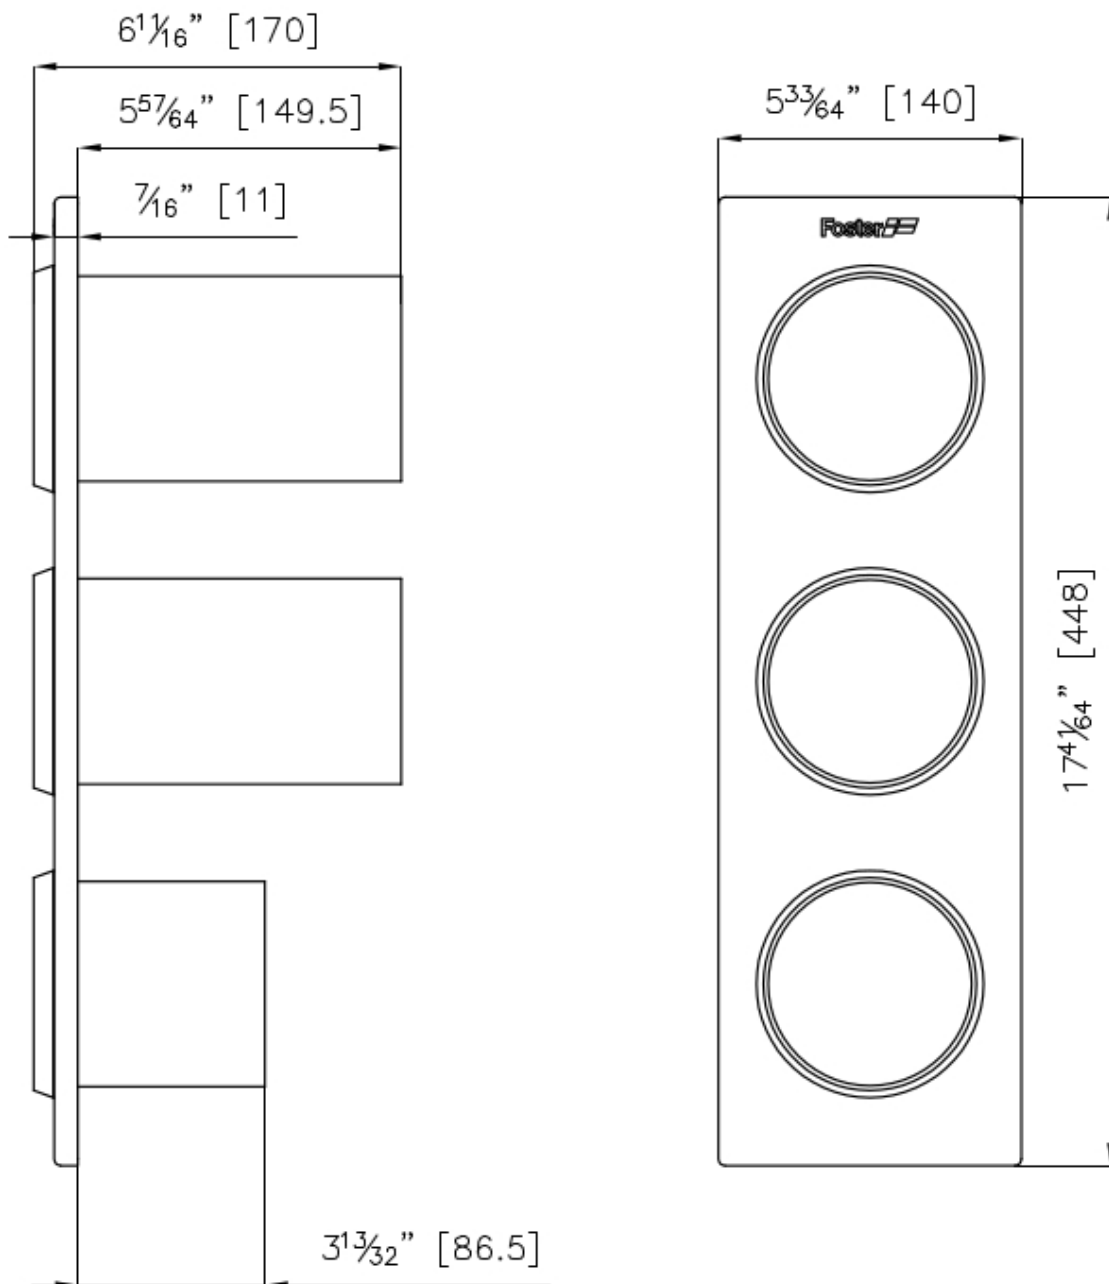

3 Bottles-holder set

Accessories e Complements

Code: 8100 621

DETAILS

Sink accessories

Bottles-holder

Dimensions

44,8x14 cm

TECHNICAL DATA

OPTIONAL ACCESSORIES

Knives-holder

8100 030